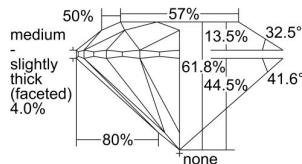

GIA®

FACSIMILE

GIA REPORT

7468381398

Verify this report at GIA.edu

GIA NATURAL DIAMOND DOSSIER®

April 26, 2023
GIA Report Number **7468381398**
Shape and Cutting Style ..... **Round Brilliant**
Measurements ..... **3.69 - 3.72 x 2.29 mm**

GRADING RESULTS

Carat Weight ..... **0.19 carat**
Color Grade ..... **D**
Clarity Grade **VS1**
Cut Grade ..... **Excellent**

ADDITIONAL GRADING INFORMATION

Polish ..... **Excellent**
Symmetry ..... **Excellent**
Fluorescence ..... **None**
Clarity Characteristics..... **Feather, Pinpoint, Cloud**
Inscription(s): **GIA 7468381398**

PROPORTIONS

Profile to actual proportions

GRADING SCALES

GIA COLOR SCALE	GIA CLARITY SCALE	GIA CUT SCALE	
D	FLAWLESS	EXCELLENT	
E	INTERNALLY FLAWLESS		
F		VVS₁	VERY GOOD
G	VVS₂		
H	VS₁	GOOD	
I	VS₂		
J	SI₁	FAIR	
K	SI₂		
L	I₁	POOR	
M			
N			
O	I₂		
P			
Q	I₃		
R			
S			
T			
U			
V			
W			
X			
Y			
Z