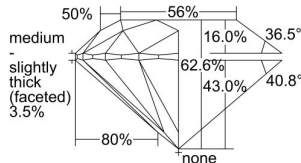

GIA®

FACSIMILE

GIA REPORT

7468451828

Verify this report at GIA.edu

GIA NATURAL DIAMOND DOSSIER®

April 28, 2023

GIA Report Number **7468451828**

Shape and Cutting Style ..... **Round Brilliant**

Measurements ..... **4.27 - 4.30 x 2.69 mm**

GRADING RESULTS

Carat Weight ..... **0.30 carat**

Color Grade ..... **J**

Clarity Grade **VVS2**

Cut Grade ..... **Excellent**

ADDITIONAL GRADING INFORMATION

Polish ..... **Very Good**

Symmetry ..... **Excellent**

Fluorescence ..... **Strong Blue**

Clarity Characteristics..... **Cloud, Pinpoint**

Inscription(s): **GIA 7468451828**

PROPORTIONS

Profile to actual proportions

GRADING SCALES

GIA
COLOR
SCALE

COLOURLESS	D
	E
	F
	G
	H
	I
	J
NEAR COLOURLESS	K
	L
FAIN	M
	N
	O
	P
VERY LIGHT	Q
	R
	S
	T
	U
	V
LIGHT	W
	X
	Y
	Z

GIA
CLARITY
SCALE

VERY VERY SLIGHTLY INCLUDED	FLAWLESS
	INTERNALLY FLAWLESS
VERY SLIGHTLY INCLUDED	VVS₁
	VVS₂
SLIGHTLY INCLUDED	VS₁
	VS₂
INCLUDED	SI₁
	SI₂
	I₁
	I₂
	I₃

GIA
CUT
SCALE

EXCELLENT
VERY GOOD
GOOD
FAIR
POOR