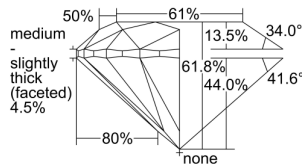

GIA®

FACSIMILE

GIA REPORT 7468476030

Verify this report at GIA.edu

GIA NATURAL DIAMOND DOSSIER®

May 04, 2023
GIA Report Number **7468476030**
Shape and Cutting Style ..... **Round Brilliant**
Measurements ..... **4.29 - 4.31 x 2.66 mm**

GRADING RESULTS

Carat Weight ..... **0.30 carat**
Color Grade ..... **E**
Clarity Grade **VS1**
Cut Grade ..... **Excellent**

ADDITIONAL GRADING INFORMATION

Polish ..... **Excellent**
Symmetry ..... **Excellent**
Fluorescence ..... **None**
Clarity Characteristics ..... **Cloud, Pinpoint**
Inscription(s): **GIA 7468476030**

PROPORTIONS

Profile to actual proportions

GRADING SCALES

GIA COLOR SCALE	GIA CLARITY SCALE	GIA CUT SCALE	
D	FLAWLESS	EXCELLENT	
E	INTERNALLY FLAWLESS		
F		VVS₁	VERY GOOD
G	VVS₂		
H	VS₁	GOOD	
I	VS₂		
J	SI₁	FAIR	
K	SI₂		
L	I₁	POOR	
M			
N			
O	I₂		
P			
Q	I₃		
R			
S			
T			
U			
V			
W			
X			
Y			
Z