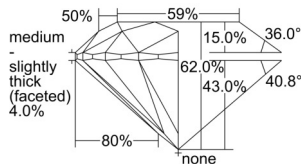

GIA®

FACSIMILE

GIA REPORT

7468550391

Verify this report at GIA.edu

GIA NATURAL DIAMOND DOSSIER®

September 23, 2024
GIA Report Number **7468550391**
Shape and Cutting Style ..... **Round Brilliant**
Measurements ..... **5.11 - 5.12 x 3.17 mm**

GRADING RESULTS

Carat Weight ..... **0.51 carat**
Color Grade ..... **E**
Clarity Grade **VVS2**
Cut Grade ..... **Excellent**

ADDITIONAL GRADING INFORMATION

Polish ..... **Excellent**
Symmetry ..... **Excellent**
Fluorescence ..... **None**
Clarity Characteristics ..... **Pinpoint, Cloud, Cavity**
Inscription(s): **GIA 7468550391**

PROPORTIONS

Profile to actual proportions

GRADING SCALES

GIA COLOR SCALE

COLORESS	D
	E
	F
	G
	H
	I
	J
NEAR COLORESS	K
	L
FANIT	M
	N
	O
	P
VERY LIGHT	Q
	R
	S
	T
	U
	V
	W
	X
	Y
LIGHT	Z

GIA CLARITY SCALE

VERY VERY SLIGHTLY INCLUDED	FLAWLESS
	INTERNALLY FLAWLESS
VERY SLIGHTLY INCLUDED	VVS₁
	VVS₂
SLIGHTLY INCLUDED	VS₁
	VS₂
INCLUDED	SI₁
	SI₂
INCLUDED	I₁
	I₂
	I₃

GIA CUT SCALE

EXCELLENT
VERY GOOD
GOOD
FAIR
POOR