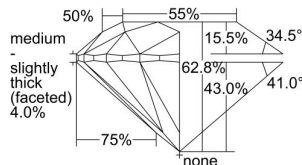

GIA®

FACSIMILE

GIA REPORT

7468624103

Verify this report at GIA.edu

GIA NATURAL DIAMOND DOSSIER®

May 22, 2023
GIA Report Number **7468624103**
Shape and Cutting Style ..... **Round Brilliant**
Measurements ..... **3.72 - 3.74 x 2.34 mm**

GRADING RESULTS

Carat Weight ..... **0.20 carat**
Color Grade ..... **K**
Clarity Grade **VS2**
Cut Grade ..... **Excellent**

ADDITIONAL GRADING INFORMATION

Polish ..... **Excellent**
Symmetry ..... **Excellent**
Fluorescence ..... **None**
Clarity Characteristics ..... **Crystal, Cloud**
Inscription(s): **GIA 7468624103**

PROPORTIONS

Profile to actual proportions

GRADING SCALES

GIA COLOR SCALE

COLOREDNESS	D
	E
	F
	G
	H
	I
	J
NEAR COLORLESS	K
	L
Faint	M
	N
	O
	P
Very Light	Q
	R
	S
	T
	U
	V
Light	W
	X
	Y
	Z

GIA CLARITY SCALE

VERY VERY SLIGHTLY INCLUDED	FLAWLESS
	INTERNALLY FLAWLESS
VERY SLIGHTLY INCLUDED	VVS₁
	VVS₂
SLIGHTLY INCLUDED	VS₁
	VS₂
INCLUDED	SI₁
	SI₂
	I₁
	I₂
	I₃

GIA CUT SCALE

EXCELLENT
VERY GOOD
GOOD
FAIR
POOR