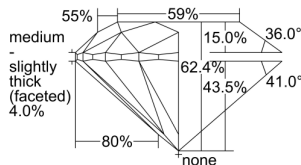

GIA®

FACSIMILE

GIA REPORT

7468658486

Verify this report at GIA.edu

GIA NATURAL DIAMOND DOSSIER®

May 22, 2023
GIA Report Number **7468658486**
Shape and Cutting Style ..... **Round Brilliant**
Measurements ..... **5.68 - 5.73 x 3.56 mm**

GRADING RESULTS

Carat Weight ..... **0.72 carat**
Color Grade ..... **K**
Clarity Grade **VVS1**
Cut Grade ..... **Excellent**

ADDITIONAL GRADING INFORMATION

Polish ..... **Very Good**
Symmetry ..... **Very Good**
Fluorescence ..... **Strong Blue**
Clarity Characteristics... **Pinpoint, Cloud, Cavity, Internal Graining**
Inscription(s): **GIA 7468658486**

PROPORTIONS

Profile to actual proportions

GRADING SCALES

GIA COLOR SCALE

COLORLESS	D
	E
	F
	G
	H
	I
	J
NEAR COLORLESS	K
	L
	M
	N
	O
	P
	R
	S
	T
	U
	V
	W
	X
	Y
LIGHT	Z

GIA CLARITY SCALE

FLAWLESS	VERY VERY SLIGHTLY INCLUDED	VVS₁	VVS₂	VS₁	VS₂	SI₁	SI₂	I₁	I₂	I₃	
											VERY SLIGHTLY INCLUDED
INTERNALLY FLAWLESS											

GIA CUT SCALE

EXCELLENT
VERY GOOD
GOOD
FAIR
POOR