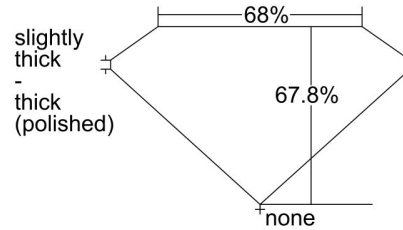

GIA NATURAL DIAMOND GRADING REPORT

June 02, 2023
 GIA Report Number 7468737613
 Shape and Cutting Style Emerald Cut
 Measurements 9.29 x 6.86 x 4.65 mm

GRADING RESULTS

Carat Weight 2.80 carat
 Color Grade I
 Clarity Grade VS2

Profile not to actual proportions

CLARITY CHARACTERISTICS

KEY TO SYMBOLS*

- Crystal
- ◉ Cloud
- Pinpoint

* Red symbols denote internal characteristics (inclusions). Green or black symbols denote external characteristics (blemishes). Diagram is an approximate representation of the diamond, and symbols shown indicate type, position, and approximate size of clarity characteristics. All clarity characteristics may not be shown. Details of finish are not shown.