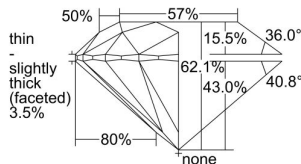

GIA®

FACSIMILE

GIA REPORT 7468769356

Verify this report at GIA.edu

GIA NATURAL DIAMOND DOSSIER®

June 02, 2023
GIA Report Number **7468769356**
Shape and Cutting Style ..... **Round Brilliant**
Measurements ..... **4.69 - 4.73 x 2.93 mm**

GRADING RESULTS

Carat Weight ..... **0.40 carat**
Color Grade ..... **J**
Clarity Grade **S11**
Cut Grade ..... **Excellent**

ADDITIONAL GRADING INFORMATION

Polish ..... **Excellent**
Symmetry ..... **Excellent**
Fluorescence ..... **None**
Clarity Characteristics ..... **Feather**
Inscription(s): **GIA 7468769356**

PROPORTIONS

Profile to actual proportions