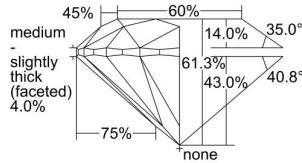

GIA®

FACSIMILE

GIA REPORT

7468822071

Verify this report at GIA.edu

GIA NATURAL DIAMOND DOSSIER®

June 10, 2023
GIA Report Number **7468822071**
Shape and Cutting Style ..... **Round Brilliant**
Measurements ..... **5.00 - 5.03 x 3.07 mm**

GRADING RESULTS

Carat Weight ..... **0.48 carat**
Color Grade ..... **G**
Clarity Grade **VVS2**
Cut Grade ..... **Excellent**

ADDITIONAL GRADING INFORMATION

Polish ..... **Excellent**
Symmetry ..... **Excellent**
Fluorescence ..... **None**
Clarity Characteristics..... **Cloud, Pinpoint, Indented Natural**
Inscription(s): **GIA 7468822071**

PROPORTIONS

Profile to actual proportions

GRADING SCALES

GIA COLOR SCALE

COLORLESS	D
	E
	F
	G
	H
	I
	J
NEAR COLORLESS	K
	L
Faint	M
	N
	O
	P
Very Light	Q
	R
	S
	T
	U
	V
Light	W
	X
	Y
	Z

GIA CLARITY SCALE

FLAWLESS	INTERNAL FLAWLESS	
		VVS₁
VVS₂	VS₁	
VS₂	SI₁	
SI₁	SI₂	
I₁	I₂	
I₂	I₃	

GIA CUT SCALE

EXCELLENT
VERY GOOD
GOOD
FAIR
POOR