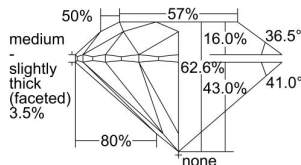

GIA®

FACSIMILE

GIA REPORT

7468837324

Verify this report at GIA.edu

GIA NATURAL DIAMOND DOSSIER®

June 19, 2023

GIA Report Number **7468837324**

Shape and Cutting Style ..... **Round Brilliant**

Measurements ..... **3.61 - 3.62 x 2.26 mm**

GRADING RESULTS

Carat Weight ..... **0.18 carat**

Color Grade ..... **D**

Clarity Grade **VS2**

Cut Grade ..... **Excellent**

ADDITIONAL GRADING INFORMATION

Polish ..... **Excellent**

Symmetry ..... **Excellent**

Fluorescence ..... **None**

Clarity Characteristics..... **Crystal**

Inscription(s): **GIA 7468837324**

PROPORTIONS

Profile to actual proportions

GRADING SCALES

GIA COLOR SCALE

COLOREDNESS	D
	E
	F
	G
	H
	I
	J
NEAR COLORLESS	K
	L
Faint	M
	N
	O
	P
	Q
Very Light	R
	S
	T
	U
	V
	W
	X
	Y
Light	Z

GIA CLARITY SCALE

FLAWLESS	VERY VERY SLIGHTLY INCLUDED	VS₁	VS₂	SI₁	SI₂	I₁	I₂	I₃	
									FLAWLESS
INTERNALLY FLAWLESS	VERY SLIGHTLY INCLUDED								

GIA CUT SCALE

EXCELLENT
VERY GOOD
GOOD
FAIR
POOR