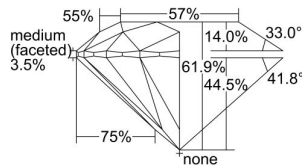

GIA®

FACSIMILE

GIA REPORT

7468917546

Verify this report at GIA.edu

GIA NATURAL DIAMOND DOSSIER®

June 22, 2023
GIA Report Number **7468917546**
Shape and Cutting Style ..... **Round Brilliant**
Measurements ..... **5.00 - 5.03 x 3.10 mm**

GRADING RESULTS

Carat Weight ..... **0.47 carat**
Color Grade ..... **J**
Clarity Grade **VVS2**
Cut Grade ..... **Excellent**

ADDITIONAL GRADING INFORMATION

Polish ..... **Excellent**
Symmetry ..... **Excellent**
Fluorescence ..... **None**
Clarity Characteristics..... **Needle, Pinpoint, Indented Natural**
Inscription(s): **GIA 7468917546**

PROPORTIONS

Profile to actual proportions