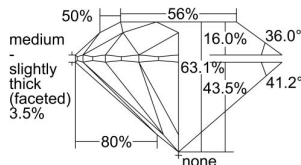

GIA®

FACSIMILE

GIA REPORT

7468943512

Verify this report at GIA.edu

GIA NATURAL DIAMOND DOSSIER®

June 27, 2023

GIA Report Number **7468943512**

Shape and Cutting Style ..... **Round Brilliant**

Measurements ..... **4.43 - 4.45 x 2.80 mm**

GRADING RESULTS

Carat Weight ..... **0.34 carat**

Color Grade ..... **D**

Clarity Grade **VVS2**

Cut Grade ..... **Excellent**

ADDITIONAL GRADING INFORMATION

Polish ..... **Excellent**

Symmetry ..... **Excellent**

Fluorescence ..... **None**

Clarity Characteristics..... **Cloud, Pinpoint, Feather, Indented Natural**

Inscription(s): **GIA 7468943512**

PROPORTIONS

Profile to actual proportions

GRADING SCALES

GIA COLOR SCALE

COLORLESS	D
	E
	F
	G
	H
	I
	J
NEAR COLORLESS	K
	L
Faint	M
	N
	O
	P
Very Light	Q
	R
	S
	T
	U
	V
Light	W
	X
	Y
	Z

GIA CLARITY SCALE

FLAWLESS	VERY VERY SLIGHTLY INCLUDED	VVS₁	
			VVS₂
INTERNALLY FLAWLESS	VERY SLIGHTLY INCLUDED	VS₁	
		VS₂	
SLIGHTLY INCLUDED	SLIGHTLY INCLUDED	SI₁	
		SI₂	
INCLUDED	INCLUDED	I₁	
		I₂	
		I₃	

GIA CUT SCALE

EXCELLENT	VERY GOOD	GOOD	FAIR	POOR