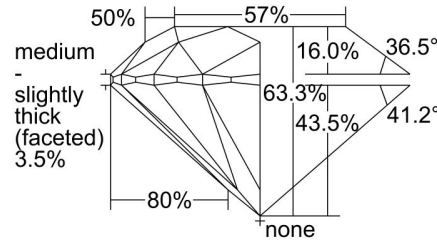

GIA NATURAL DIAMOND GRADING REPORT

July 07, 2023  
 GIA Report Number ..... 7471044738  
 Shape and Cutting Style ..... Round Brilliant  
 Measurements ..... 6.91 - 6.97 x 4.39 mm

GRADING RESULTS

Carat Weight ..... 1.31 carat  
 Color Grade ..... J  
 Clarity Grade ..... VVS1  
 Cut Grade ..... Excellent

ADDITIONAL GRADING INFORMATION

Polish ..... Excellent  
 Symmetry ..... Excellent  
 Fluorescence ..... Faint  
 Inscription(s): GIA 7471044738

PROPORTIONS

Profile to actual proportions

CLARITY CHARACTERISTICS

KEY TO SYMBOLS\*

- Pinpoint
- ~ Feather

\* Red symbols denote internal characteristics (inclusions). Green or black symbols denote external characteristics (blemishes). Diagram is an approximate representation of the diamond, and symbols shown indicate type, position, and approximate size of clarity characteristics. All clarity characteristics may not be shown. Details of finish are not shown.