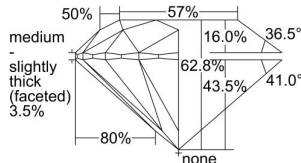

GIA®

FACSIMILE

GIA REPORT 7471298536

Verify this report at GIA.edu

GIA NATURAL DIAMOND DOSSIER®

August 09, 2023
GIA Report Number **7471298536**
Shape and Cutting Style ..... **Round Brilliant**
Measurements ..... **4.70 - 4.73 x 2.96 mm**

GRADING RESULTS

Carat Weight ..... **0.40 carat**
Color Grade ..... **F**
Clarity Grade **VVS2**
Cut Grade ..... **Excellent**

ADDITIONAL GRADING INFORMATION

Polish ..... **Excellent**
Symmetry ..... **Excellent**
Fluorescence ..... **Faint**
Clarity Characteristics..... **Cloud, Feather, Pinpoint, Indented**
Natural

Inscription(s): GIA 7471298536

PROPORTIONS

Profile to actual proportions

GRADING SCALES

GIA COLOR SCALE

COLORLESS	D
	E
	F
	G
	H
	I
	J
NEAR COLORLESS	K
	L
Faint	M
	N
	O
	P
Very Light	Q
	R
	S
	T
	U
	V
	W
	X
	Y
Light	Z

GIA CLARITY SCALE

FLAWLESS	INTERNAL FLAWLESS	
		FLAWLESS
VVS₁	VVS₂	
		VVS₁
VS₁	VS₂	
		VS₁
SI₁	SI₂	
		SI₁
I₁	I₂	
		I₁
		I₂
I₃	I₃	
		I₃

GIA CUT SCALE

EXCELLENT
VERY GOOD
GOOD
FAIR
POOR