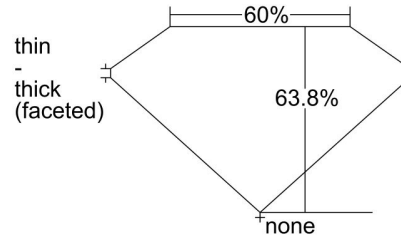

GIA NATURAL DIAMOND GRADING REPORT

August 08, 2023  
 GIA Report Number ..... 7471300531  
 Shape and Cutting Style ..... Oval Brilliant  
 Measurements ..... 8.47 x 6.08 x 3.88 mm

GRADING RESULTS

Carat Weight ..... 1.30 carat  
 Color Grade ..... L  
 Clarity Grade ..... SI1

PROPORTIONS

Profile not to actual proportions

CLARITY CHARACTERISTICS

KEY TO SYMBOLS\*

-  Feather
-  Crystal
-  Needle
-  Natural

\* Red symbols denote internal characteristics (inclusions). Green or black symbols denote external characteristics (blemishes). Diagram is an approximate representation of the diamond, and symbols shown indicate type, position, and approximate size of clarity characteristics. All clarity characteristics may not be shown. Details of finish are not shown.