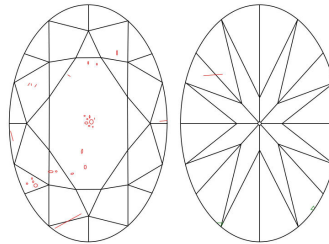

GIA NATURAL DIAMOND GRADING REPORT

August 08, 2023  
 GIA Report Number ..... 7471300531  
 Shape and Cutting Style ..... Oval Brilliant  
 Measurements ..... 8.47 x 6.08 x 3.88 mm

GRADING RESULTS

Carat Weight ..... 1.30 carat  
 Color Grade ..... L  
 Clarity Grade ..... SI1

PROPORTIONS

Profile not to actual proportions

CLARITY CHARACTERISTICS

KEY TO SYMBOLS\*

-  Feather
-  Crystal
-  Needle
-  Natural

\* Red symbols denote internal characteristics (inclusions). Green or black symbols denote external characteristics (blemishes). Diagram is an approximate representation of the diamond, and symbols shown indicate type, position, and approximate size of clarity characteristics. All clarity characteristics may not be shown. Details of finish are not shown.