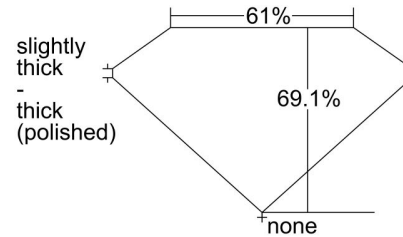

GIA NATURAL DIAMOND GRADING REPORT

September 12, 2023

GIA Report Number 7471572179

 Shape and Cutting Style Cut-Cornered Rectangular
 Modified Brilliant

Measurements 7.48 x 5.70 x 3.94 mm

GRADING RESULTS

Carat Weight 1.50 carat

Color Grade I

Clarity Grade VS1

ADDITIONAL GRADING INFORMATION

Polish Very Good

Symmetry Very Good

Fluorescence None

Inscription(s): GIA 7471572179

PROPORTIONS

Profile not to actual proportions

CLARITY CHARACTERISTICS

KEY TO SYMBOLS*

-  Feather
-  Pinpoint

* Red symbols denote internal characteristics (inclusions). Green or black symbols denote external characteristics (blemishes). Diagram is an approximate representation of the diamond, and symbols shown indicate type, position, and approximate size of clarity characteristics. All clarity characteristics may not be shown. Details of finish are not shown.