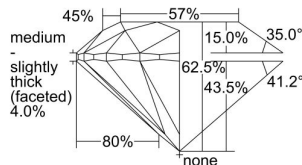

GIA®

FACSIMILE

GIA REPORT

7471775608

Verify this report at GIA.edu

GIA NATURAL DIAMOND DOSSIER®

October 26, 2023
GIA Report Number **7471775608**
Shape and Cutting Style ..... **Round Brilliant**
Measurements ..... **3.91 - 3.92 x 2.45 mm**

GRADING RESULTS

Carat Weight ..... **0.23 carat**
Color Grade ..... **G**
Clarity Grade **VS2**
Cut Grade ..... **Excellent**

ADDITIONAL GRADING INFORMATION

Polish ..... **Excellent**
Symmetry ..... **Excellent**
Fluorescence ..... **None**
Clarity Characteristics ..... **Crystal**
Inscription(s): **GIA 7471775608**

PROPORTIONS

Profile to actual proportions

GRADING SCALES

GIA COLOR SCALE

COLORESS	D
	E
	F
	G
	H
	I
	J
NEAR COLORESS	K
	L
FAINT	M
	N
	O
	P
VERY LIGHT	R
	S
	T
	U
	V
	W
	X
	Y
LIGHT	Z

GIA CLARITY SCALE

FLAWLESS	VERY VERY SLIGHTLY INCLUDED	VVS₁	
			VVS₂
INTERNALLY FLAWLESS	VERY SLIGHTLY INCLUDED	VS₁	
		VS₂	
SLIGHTLY INCLUDED	INCLUDED	SI₁	
		SI₂	
I₁	I₂	I₃	

GIA CUT SCALE

EXCELLENT	VERY GOOD	GOOD	FAIR	POOR