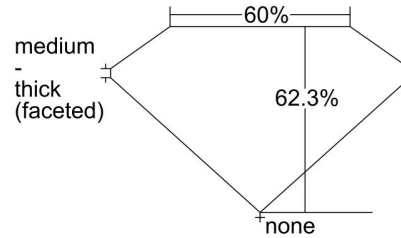

GIA NATURAL DIAMOND GRADING REPORT

October 18, 2023  
 GIA Report Number ..... 7471828808  
 Shape and Cutting Style ..... Oval Brilliant  
 Measurements ..... 7.71 x 5.60 x 3.49 mm

GRADING RESULTS

Carat Weight ..... 1.00 carat  
 Color Grade ..... D  
 Clarity Grade ..... VS2

ADDITIONAL GRADING INFORMATION

Polish ..... Excellent  
 Symmetry ..... Excellent  
 Fluorescence ..... None  
 Inscription(s): GIA 7471828808  
 Comments: Pinpoints are not shown.

PROPORTIONS

Profile not to actual proportions

CLARITY CHARACTERISTICS

KEY TO SYMBOLS\*

- Crystal
- ~ Feather
- \\ Needle

\* Red symbols denote internal characteristics (inclusions). Green or black symbols denote external characteristics (blemishes). Diagram is an approximate representation of the diamond, and symbols shown indicate type, position, and approximate size of clarity characteristics. All clarity characteristics may not be shown. Details of finish are not shown.