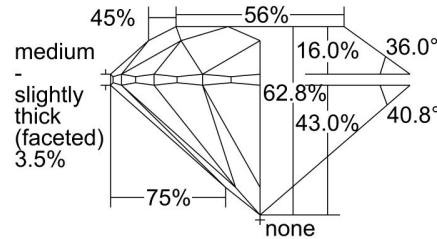

GIA NATURAL DIAMOND GRADING REPORT

October 25, 2023
GIA Report Number 7471876025
Shape and Cutting Style ..... Round Brilliant
Measurements ..... 9.16 - 9.21 x 5.77 mm

GRADING RESULTS

Carat Weight ..... 3.00 carat
Color Grade ..... K
Clarity Grade SI1
Cut Grade ..... Excellent

ADDITIONAL GRADING INFORMATION

Polish ..... Excellent
Symmetry ..... Excellent
Fluorescence ..... None
Inscription(s): GIA 7471876025

PROPORTIONS

Profile to actual proportions