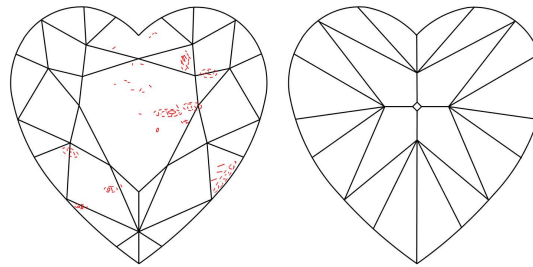

GIA NATURAL COLORED DIAMOND REPORT

August 01, 2023
 Report Type Grading Report
 GIA Report Number 7472111501
 Shape and Cutting Style Heart Modified Brilliant
 Measurements 4.98 x 5.76 x 2.89 mm

Carat Weight 0.61 carat
 Color Grade Fancy Deep Brownish Greenish Yellow
 Color Origin Natural
 Color Distribution Even
 Clarity Grade SI1
 Proportions:

Profile not to actual proportions

Polish Excellent
 Symmetry Good
 Fluorescence None
 Inscription(s): GIA 7472111501

Comments: Additional clouds are not shown. Pinpoints are not shown.

ADDITIONAL INFORMATION

CLARITY CHARACTERISTICS

KEY TO SYMBOLS*

- ☁ Cloud
- Crystal
- ∖ Needle

* Red symbols denote internal characteristics (inclusions). Green or black symbols denote external characteristics (blemishes). Diagram is an approximate representation of the diamond, and symbols shown indicate type, position, and approximate size of clarity characteristics. All clarity characteristics may not be shown. Details of finish are not shown.