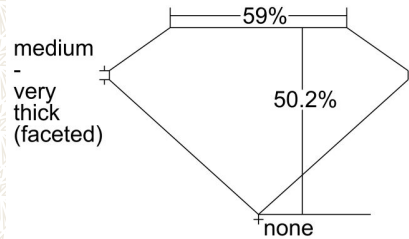

GIA NATURAL COLORED DIAMOND REPORT

August 01, 2023
 Report Type Grading Report
 GIA Report Number 7472111501
 Shape and Cutting Style Heart Modified Brilliant
 Measurements 4.98 x 5.76 x 2.89 mm

Carat Weight 0.61 carat
 Color Grade Fancy Deep Brownish Greenish Yellow
 Color Origin Natural
 Color Distribution Even
 Clarity Grade SI1
 Proportions:

Profile not to actual proportions

Polish Excellent
 Symmetry Good
 Fluorescence None
 Inscription(s): GIA 7472111501

Comments: Additional clouds are not shown. Pinpoints are not shown.

ADDITIONAL INFORMATION

CLARITY CHARACTERISTICS

KEY TO SYMBOLS*

- ☁ Cloud
- Crystal
- ∖ Needle

* Red symbols denote internal characteristics (inclusions). Green or black symbols denote external characteristics (blemishes). Diagram is an approximate representation of the diamond, and symbols shown indicate type, position, and approximate size of clarity characteristics. All clarity characteristics may not be shown. Details of finish are not shown.