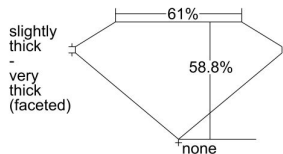

GIA®

FACSIMILE

GIA REPORT 7472214588

Verify this report at GIA.edu

GIA NATURAL DIAMOND DOSSIER®

July 29, 2023
GIA Report Number 7472214588
Shape and Cutting Style ..... Pear Brilliant
Measurements ..... 7.60 x 4.84 x 2.84 mm

GRADING RESULTS

Carat Weight ..... 0.60 carat
Color Grade ..... F
Clarity Grade ..... Internally Flawless

ADDITIONAL GRADING INFORMATION

Polish ..... Excellent
Symmetry ..... Very Good
Fluorescence ..... Medium Blue
Clarity Characteristics ..... Minor Details of Polish
Inscription(s): GIA 7472214588

PROPORTIONS

Profile not to actual proportions

GRADING SCALES

GIA COLOR SCALE		GIA CLARITY SCALE		
COLORLESS	D	VERY VERY SLIGHTLY INCLUDED	FLAWLESS	
	E		INTERNALLY FLAWLESS	
	F		VVS₁	
	NEAR COLORLESS	G	VERY SLIGHTLY INCLUDED	VVS₂
		H		VS₁
		I	SLIGHTLY INCLUDED	VS₂
		J		SI₁
		K		SI₂
	FAINT	L	INCLUDED	I₁
		M		I₂
N		I₃		
VERT LIGHT		O	LIGHT	
		P		
		Q		
		R		
	S			
	T			
LIGHT	U			
	V			
	W			
	X			
	Y			
	Z