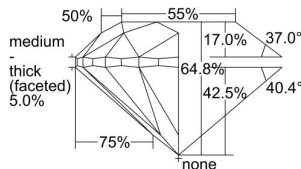

GIA®

FACSIMILE

GIA REPORT 7472274685

Verify this report at GIA.edu

GIA NATURAL DIAMOND DOSSIER®

August 04, 2023
GIA Report Number **7472274685**
Shape and Cutting Style ..... **Round Brilliant**
Measurements ..... **4.15 - 4.20 x 2.70 mm**

GRADING RESULTS

Carat Weight ..... **0.30 carat**
Color Grade ..... **L**
Clarity Grade **S11**
Cut Grade ..... **Very Good**

ADDITIONAL GRADING INFORMATION

Polish ..... **Excellent**
Symmetry ..... **Very Good**
Fluorescence ..... **Faint**
Clarity Characteristics ..... **Crystal**
Inscription(s): **GIA 7472274685**

PROPORTIONS

Profile to actual proportions

GRADING SCALES

GIA COLOR SCALE

COLORLESS	D
	E
	F
	G
	H
	I
	J
NEAR COLORLESS	K
	L
FAIN	M
	N
	O
	P
VERY LIGHT	Q
	R
	S
	T
	U
	V
	W
	X
	Y
LIGHT	Z

GIA CLARITY SCALE

FLAWLESS	VERY VERY SLIGHTLY INCLUDED	VVS₁	VVS₂	VS₁	VS₂	S1₁	S1₂	I₁	I₂	I₃	
											INTERNAL FLAWLESS

GIA CUT SCALE

EXCELLENT
VERY GOOD
GOOD
FAIR
POOR