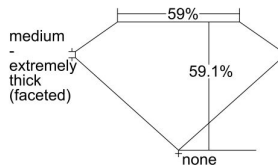

GIA®

FACSIMILE

GIA REPORT

7472596246

Verify this report at GIA.edu

GIA NATURAL DIAMOND DOSSIER®

September 14, 2023
GIA Report Number **7472596246**
Shape and Cutting Style ..... **Heart Brilliant**
Measurements ..... **5.89 x 6.69 x 3.96 mm**

GRADING RESULTS

Carat Weight ..... **0.92 carat**
Color Grade ..... **G**
Clarity Grade **S11**

ADDITIONAL GRADING INFORMATION

Polish ..... **Excellent**
Symmetry ..... **Excellent**
Fluorescence ..... **None**
Clarity Characteristics ..... **Crystal**
Inscription(s): **GIA 7472596246**

PROPORTIONS

Profile not to actual proportions

GRADING SCALES

GIA COLOR SCALE		GIA CLARITY SCALE			
COLORLESS	D	VERY VERY SLIGHTLY INCLUDED	FLAWLESS		
	E		INTERNALLY FLAWLESS		
	F		VVS₁		
	NEAR COLORLESS	G	VVS₂		
		H	VERY SLIGHTLY INCLUDED	VS₁	
		I		VS₂	
		FAINT	J	SLIGHTLY INCLUDED	S1₁
			K		S1₂
	L		I₁		
	VERT LIGHT		M	INCLUDED	I₂
N			I₃		
O					
P					
Q					
R					
LIGHT	S				
	T				
	U				
	V				
	W				
	X				
	Y				
	Z