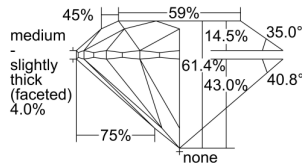

GIA®

FACSIMILE

GIA REPORT

7473156116

Verify this report at GIA.edu

GIA NATURAL DIAMOND DOSSIER®

July 24, 2023

GIA Report Number 7473156116

Shape and Cutting Style ..... Round Brilliant

Measurements ..... 4.52 - 4.55 x 2.79 mm

GRADING RESULTS

Carat Weight ..... 0.35 carat

Color Grade ..... H

Clarity Grade VS1

Cut Grade ..... Excellent

ADDITIONAL GRADING INFORMATION

Polish ..... Excellent

Symmetry ..... Excellent

Fluorescence ..... Strong Blue

Clarity Characteristics..... Crystal, Cloud

Inscription(s): GIA 7473156116

PROPORTIONS

Profile to actual proportions

GRADING SCALES

GIA
COLOR
SCALE

COLORESS	D
	E
	F
	G
	H
	I
	J
NEAR COLORESS	K
	L
FAINT	M
	N
	O
	P
VERY LIGHT	Q
	R
	S
	T
	U
	V
	W
	X
	Y
LIGHT	Z

GIA
CLARITY
SCALE

VERY VERY SLIGHTLY INCLUDED	FLAWLESS
	INTERNALLY FLAWLESS
VERY SLIGHTLY INCLUDED	VVS₁
	VVS₂
SLIGHTLY INCLUDED	VS₁
	VS₂
INCLUDED	SI₁
	SI₂
	I₁
	I₂
	I₃

GIA
CUT
SCALE

EXCELLENT
VERY GOOD
GOOD
FAIR
POOR