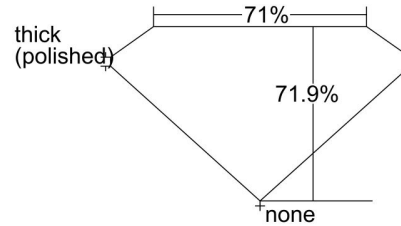

GIA NATURAL DIAMOND GRADING REPORT

July 31, 2023
 GIA Report Number 7473205440
 Shape and Cutting Style **Square Modified Brilliant**
 Measurements 6.32 x 6.30 x 4.53 mm

GRADING RESULTS

Carat Weight 1.51 carat
 Color Grade **G**
 Clarity Grade **VVS1**

ADDITIONAL GRADING INFORMATION

Polish **Excellent**
 Symmetry **Very Good**
 Fluorescence **None**
 Inscription(s): GIA 7473205440

PROPORTIONS

Profile not to actual proportions

CLARITY CHARACTERISTICS

KEY TO SYMBOLS*
 Feather

* Red symbols denote internal characteristics (inclusions). Green or black symbols denote external characteristics (blemishes). Diagram is an approximate representation of the diamond, and symbols shown indicate type, position, and approximate size of clarity characteristics. All clarity characteristics may not be shown. Details of finish are not shown.