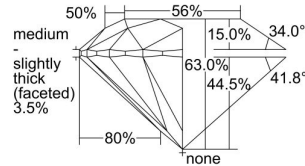

GIA®

FACSIMILE

GIA REPORT

7473252631

Verify this report at GIA.edu

GIA NATURAL DIAMOND DOSSIER®

August 07, 2023
GIA Report Number **7473252631**
Shape and Cutting Style ..... **Round Brilliant**
Measurements ..... **3.72 - 3.74 x 2.35 mm**

GRADING RESULTS

Carat Weight ..... **0.20 carat**
Color Grade ..... **E**
Clarity Grade **VS1**
Cut Grade ..... **Excellent**

ADDITIONAL GRADING INFORMATION

Polish ..... **Excellent**
Symmetry ..... **Excellent**
Fluorescence ..... **None**
Clarity Characteristics..... **Cloud**
Inscription(s): **GIA 7473252631**

PROPORTIONS

Profile to actual proportions

GRADING SCALES

GIA COLOR SCALE	GIA CLARITY SCALE	GIA CUT SCALE	
D	FLAWLESS	EXCELLENT	
E	INTERNALLY FLAWLESS		
F		VVS₁	VERY GOOD
G	VVS₂		
H	VS₁	GOOD	
I	VS₂		
J	SI₁	FAIR	
K	SI₂		
L	I₁	POOR	
M			
N			
O	I₂		
P			
Q			
R	I₃		
S			
T			
U			
V			
W			
X			
Y			
Z