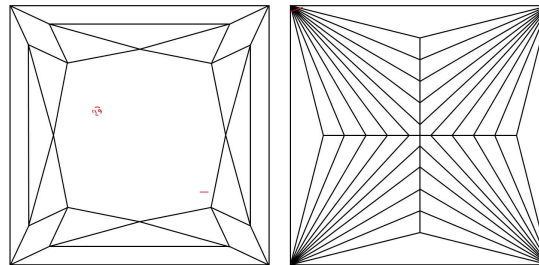

Carat Weight ..... 1.10 carat  
 Color Grade ..... G  
 Clarity Grade ..... VS1

**ADDITIONAL GRADING INFORMATION**

Polish ..... Excellent  
 Symmetry ..... Excellent  
 Fluorescence ..... None  
 Inscription(s): GIA 7473636644

**PROPORTIONS**

Profile not to actual proportions

**CLARITY CHARACTERISTICS**

**KEY TO SYMBOLS\***

- Crystal
- ~ Feather
- ∖ Needle
- ☉ Cloud

\* Red symbols denote internal characteristics (inclusions). Green or black symbols denote external characteristics (blemishes). Diagram is an approximate representation of the diamond, and symbols shown indicate type, position, and approximate size of clarity characteristics. All clarity characteristics may not be shown. Details of finish are not shown.