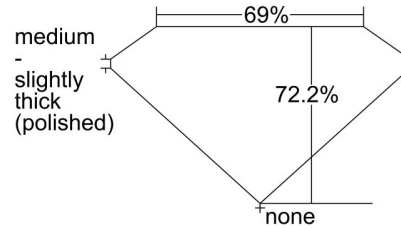

**GIA NATURAL DIAMOND GRADING REPORT**

October 09, 2023  
 GIA Report Number ..... 7473636644  
 Shape and Cutting Style ..... Square Modified Brilliant  
 Measurements ..... 5.73 x 5.65 x 4.08 mm

**GRADING RESULTS**

Carat Weight ..... 1.10 carat  
 Color Grade ..... G  
 Clarity Grade ..... VS1

**ADDITIONAL GRADING INFORMATION**

Polish ..... Excellent  
 Symmetry ..... Excellent  
 Fluorescence ..... None  
 Inscription(s): GIA 7473636644

**PROPORTIONS**

Profile not to actual proportions

**CLARITY CHARACTERISTICS**

**KEY TO SYMBOLS\***

- Crystal
- ~ Feather
- ∖ Needle
- ☉ Cloud

\* Red symbols denote internal characteristics (inclusions). Green or black symbols denote external characteristics (blemishes). Diagram is an approximate representation of the diamond, and symbols shown indicate type, position, and approximate size of clarity characteristics. All clarity characteristics may not be shown. Details of finish are not shown.