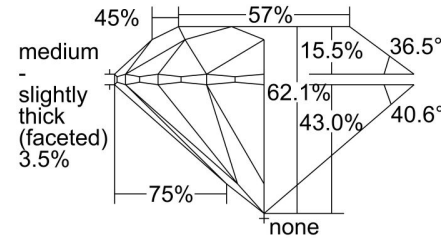

GIA REPORT
7473830507

Verify this report at GIA.edu

FACSIMILE

This is a digital representation of the original GIA Report. This representation might not be accepted in lieu of the original GIA Report in certain circumstances. The original GIA Report includes certain security features which are not reproducible on this facsimile.

GIA NATURAL DIAMOND GRADING REPORT

October 23, 2023
GIA Report Number 7473830507
Shape and Cutting Style ..... Round Brilliant
Measurements ..... 6.36 - 6.41 x 3.96 mm

GRADING RESULTS

Carat Weight ..... 1.00 carat
Color Grade ..... G
Clarity Grade VVS2
Cut Grade ..... Excellent

ADDITIONAL GRADING INFORMATION

Polish ..... Excellent
Symmetry ..... Excellent
Fluorescence ..... None

Inscription(s): GIA 7473830507

Comments: Additional clouds are not shown. Pinpoints are not shown.

PROPORTIONS

Profile to actual proportions