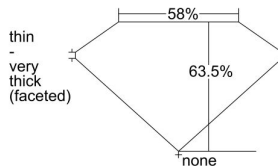

GIA®

FACSIMILE

GIA REPORT 7473929832

Verify this report at GIA.edu

GIA NATURAL DIAMOND DOSSIER®

October 30, 2023
GIA Report Number 7473929832
Shape and Cutting Style ..... Marquise Brilliant
Measurements ..... 7.72 x 4.14 x 2.63 mm

GRADING RESULTS

Carat Weight ..... 0.50 carat
Color Grade ..... D
Clarity Grade VS1

ADDITIONAL GRADING INFORMATION

Polish ..... Very Good
Symmetry ..... Very Good
Fluorescence ..... Medium Blue
Clarity Characteristics..... Crystal, Pinpoint
Inscription(s): GIA 7473929832

PROPORTIONS

Profile not to actual proportions

GRADING SCALES

GIA COLOR SCALE		GIA CLARITY SCALE			
COLORLESS	D	VERY VERY SLIGHTLY INCLUDED	FLAWLESS		
	E		INTERNALLY FLAWLESS		
	F	VERY SLIGHTLY INCLUDED	VS₁		
	G		VS₂		
	H		VS₁		
	NEAR COLORLESS	I	SLIGHTLY INCLUDED	SI₁	
		J		SI₂	
		FAINT	K	INCLUDED	I₁
			L		I₂
			M		I₃
VERT LIGHT	N		LIGHT		
	O				
	P				
	Q				
	R