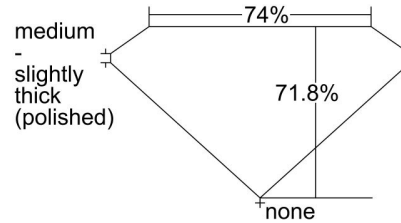

GIA NATURAL DIAMOND GRADING REPORT

October 31, 2023
 GIA Report Number 7473931081
 Shape and Cutting Style Square Modified Brilliant
 Measurements 5.97 x 5.92 x 4.25 mm

GRADING RESULTS

Carat Weight 1.21 carat
 Color Grade I
 Clarity Grade VS1

ADDITIONAL GRADING INFORMATION

Polish Excellent
 Symmetry Very Good
 Fluorescence Faint
 Inscription(s): GIA 7473931081
Comments: Pinpoints are not shown.

PROPORTIONS

Profile not to actual proportions

CLARITY CHARACTERISTICS

KEY TO SYMBOLS*

- Crystal
- ~ Feather
- ☁ Cloud

* Red symbols denote internal characteristics (inclusions). Green or black symbols denote external characteristics (blemishes). Diagram is an approximate representation of the diamond, and symbols shown indicate type, position, and approximate size of clarity characteristics. All clarity characteristics may not be shown. Details of finish are not shown.