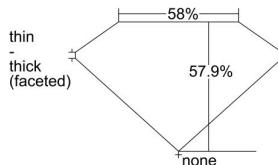

GIA®

FACSIMILE

GIA REPORT

7473947145

Verify this report at GIA.edu

GIA NATURAL DIAMOND DOSSIER®

November 02, 2023
GIA Report Number **7473947145**
Shape and Cutting Style ..... **Heart Brilliant**
Measurements ..... **6.13 x 6.76 x 3.91 mm**

GRADING RESULTS

Carat Weight ..... **0.92 carat**
Color Grade ..... **J**
Clarity Grade **VS1**

ADDITIONAL GRADING INFORMATION

Polish ..... **Excellent**
Symmetry ..... **Excellent**
Fluorescence ..... **None**
Clarity Characteristics ..... **Feather, Needle, Pinpoint**
Inscription(s): **GIA 7473947145**

PROPORTIONS

Profile not to actual proportions

GRADING SCALES

GIA COLOR SCALE		GIA CLARITY SCALE			
COLORLESS	D	VERY VERY SLIGHTLY INCLUDED	FLAWLESS		
	E		INTERNALLY FLAWLESS		
	F	VERY SLIGHTLY INCLUDED	VVS₁		
	G		VVS₂		
	H		VS₁		
	NEAR COLORLESS	I	SLIGHTLY INCLUDED	VS₂	
		J		SI₁	
		FAINT	K	INCLUDED	SI₂
			L		I₁
			M		I₂
VERT LIGHT	N	NOT GRADED	I₃		
	O				
	P				
	Q				
	R				
	S				
	T				
LIGHT	U				
	V				
	W				
	X				
Y					
Z