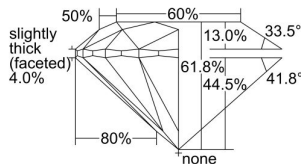

GIA®

FACSIMILE

GIA NATURAL DIAMOND DOSSIER®

November 01, 2023
GIA Report Number 7473953620
Shape and Cutting Style ..... Round Brilliant
Measurements ..... 4.11 - 4.13 x 2.54 mm

GRADING RESULTS

Carat Weight ..... 0.26 carat
Color Grade ..... D
Clarity Grade S11
Cut Grade ..... Excellent

ADDITIONAL GRADING INFORMATION

Polish ..... Excellent
Symmetry ..... Excellent
Fluorescence ..... Faint
Clarity Characteristics ..... Cloud
Inscription(s): GIA 7473953620

GIA REPORT 7473953620

Verify this report at GIA.edu

PROPORTIONS

Profile to actual proportions