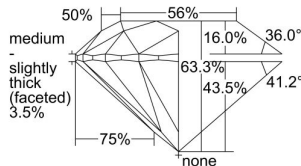

GIA®

FACSIMILE

GIA REPORT

7473964051

Verify this report at GIA.edu

GIA NATURAL DIAMOND DOSSIER®

November 03, 2023
GIA Report Number **7473964051**
Shape and Cutting Style ..... **Round Brilliant**
Measurements ..... **5.88 - 5.91 x 3.73 mm**

GRADING RESULTS

Carat Weight ..... **0.80 carat**
Color Grade ..... **K**
Clarity Grade **S11**
Cut Grade ..... **Excellent**

ADDITIONAL GRADING INFORMATION

Polish ..... **Excellent**
Symmetry ..... **Excellent**
Fluorescence ..... **None**
Clarity Characteristics ..... **Crystal**
Inscription(s): **GIA 7473964051**

PROPORTIONS

Profile to actual proportions

GRADING SCALES

GIA COLOR SCALE

COLOREDNESS	D
	E
	F
	G
	H
	I
	J
NEAR COLORLESS	K
	L
	M
Faint	N
	O
	P
	R
	S
	T
	U
	V
	W
	X
	Y
Light	Z

GIA CLARITY SCALE

VERY VERY SLIGHTLY INCLUDED	FLAWLESS
	INTERNALLY FLAWLESS
VERY SLIGHTLY INCLUDED	VVS₁
	VVS₂
SLIGHTLY INCLUDED	VS₁
	VS₂
INCLUDED	I₁
	I₂
	I₃

GIA CUT SCALE

EXCELLENT
VERY GOOD
GOOD
FAIR
POOR