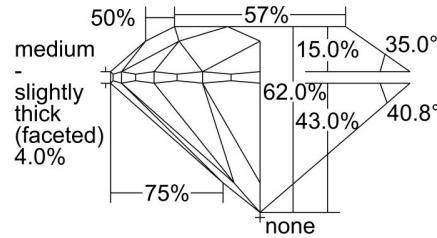

GIA NATURAL DIAMOND GRADING REPORT

July 06, 2023
 GIA Report Number 7476035720
 Shape and Cutting Style Round Brilliant
 Measurements 7.40 - 7.46 x 4.60 mm

GRADING RESULTS

Carat Weight 1.58 carat
 Color Grade I
 Clarity Grade VS1
 Cut Grade Excellent

Profile to actual proportions

CLARITY CHARACTERISTICS

KEY TO SYMBOLS*

- Crystal
- ⊗ Cloud
- ↘ Needle
- Pinpoint

* Red symbols denote internal characteristics (inclusions). Green or black symbols denote external characteristics (blemishes). Diagram is an approximate representation of the diamond, and symbols shown indicate type, position, and approximate size of clarity characteristics. All clarity characteristics may not be shown. Details of finish are not shown.