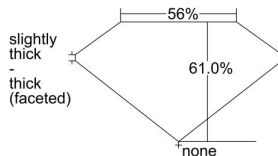

GIA®

FACSIMILE

GIA REPORT

7476099698

Verify this report at GIA.edu

GIA NATURAL DIAMOND DOSSIER®

July 13, 2023

GIA Report Number 7476099698

Shape and Cutting Style ..... Marquise Brilliant

Measurements ..... 8.87 x 4.29 x 2.62 mm

GRADING RESULTS

Carat Weight ..... 0.58 carat

Color Grade ..... E

Clarity Grade VS2

ADDITIONAL GRADING INFORMATION

Polish ..... Excellent

Symmetry ..... Very Good

Fluorescence ..... Faint

Clarity Characteristics ..... Crystal

Inscription(s): GIA 7476099698

PROPORTIONS

Profile not to actual proportions

GRADING SCALES

GIA COLOR SCALE		GIA CLARITY SCALE			
COLORLESS	D	VERY VERY SLIGHTLY INCLUDED	FLAWLESS		
	E		INTERNALLY FLAWLESS		
	F	VERY SLIGHTLY INCLUDED	VVS₁		
	G		VVS₂		
	H		VS₁		
	NEAR COLORLESS	I	SLIGHTLY INCLUDED	VS₂	
		J		SI₁	
		FAINT	K	INCLUDED	SI₂
			L		I₁
			M		I₂
VERT LIGHT	N	LIGHT	I₃		
	O				
	P				
	Q				
	R