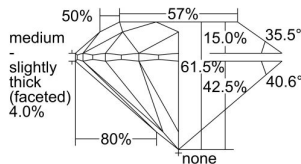

GIA®

FACSIMILE

GIA REPORT 7476252551

Verify this report at GIA.edu

GIA NATURAL DIAMOND DOSSIER®

August 07, 2023
GIA Report Number 7476252551
Shape and Cutting Style ..... Round Brilliant
Measurements ..... 3.75 - 3.76 x 2.31 mm

GRADING RESULTS

Carat Weight ..... 0.20 carat
Color Grade ..... D
Clarity Grade VS1
Cut Grade ..... Excellent

ADDITIONAL GRADING INFORMATION

Polish ..... Excellent
Symmetry ..... Excellent
Fluorescence ..... Medium Yellow
Clarity Characteristics..... Crystal, Cloud, Pinpoint
Inscription(s): GIA 7476252551

PROPORTIONS

Profile to actual proportions

GRADING SCALES

GIA COLOR SCALE	GIA CLARITY SCALE	GIA CUT SCALE	
D	FLAWLESS	EXCELLENT	
E	INTERNALLY FLAWLESS		
F		VVS₁	VERY GOOD
G	VVS₂		
H	VS₁	GOOD	
I	VS₂		
J	SI₁	FAIR	
K	SI₂		
L	I₁	POOR	
M			
N			
O	I₂		
P			
Q			
R	I₃		
S			
T			
U			
V			
W			
X			
Y			
Z