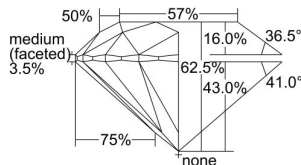

GIA®

FACSIMILE

GIA REPORT

7476741271

Verify this report at GIA.edu

GIA NATURAL DIAMOND DOSSIER®

October 09, 2023
GIA Report Number **7476741271**
Shape and Cutting Style ..... **Round Brilliant**
Measurements ..... **3.56 - 3.57 x 2.23 mm**

GRADING RESULTS

Carat Weight ..... **0.17 carat**
Color Grade ..... **D**
Clarity Grade **VS1**
Cut Grade ..... **Excellent**

ADDITIONAL GRADING INFORMATION

Polish ..... **Excellent**
Symmetry ..... **Excellent**
Fluorescence ..... **None**
Clarity Characteristics..... **Cloud, Pinpoint**
Inscription(s): **GIA 7476741271**

PROPORTIONS

Profile to actual proportions

GRADING SCALES

GIA COLOR SCALE

COLORLESS	D
	E
	F
	G
	H
	I
NEAR COLORLESS	J
	K
	L
FAIN	M
	N
	O
	P
VERY LIGHT	Q
	R
	S
	T
	U
	V
	W
	X
	Y
LIGHT	Z

GIA CLARITY SCALE

GIA CUT SCALE

EXCELLENT	VERY GOOD	GOOD	FAIR	POOR