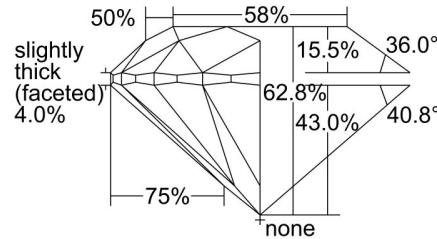

GIA NATURAL DIAMOND GRADING REPORT

October 19, 2023
 GIA Report Number 7476743840
 Shape and Cutting Style Round Brilliant
 Measurements 6.88 - 6.93 x 4.34 mm

GRADING RESULTS

Carat Weight 1.30 carat
 Color Grade G
 Clarity Grade VS1
 Cut Grade Excellent

PROPORTIONS

Profile to actual proportions

CLARITY CHARACTERISTICS

KEY TO SYMBOLS*

- Crystal ▲ Natural
- ⊗ Cloud
- ↘ Needle
- Pinpoint

* Red symbols denote internal characteristics (inclusions). Green or black symbols denote external characteristics (blemishes). Diagram is an approximate representation of the diamond, and symbols shown indicate type, position, and approximate size of clarity characteristics. All clarity characteristics may not be shown. Details of finish are not shown.