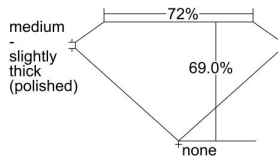

GIA®

FACSIMILE

GIA REPORT

7476848464

Verify this report at gia.edu

GIA NATURAL DIAMOND DOSSIER®

October 20, 2023
GIA Report Number 7476848464
Shape and Cutting Style ..... Square Modified Brilliant
Measurements ..... 4.46 x 4.44 x 3.06 mm

GRADING RESULTS

Carat Weight ..... 0.51 carat
Color Grade L
Clarity Grade VS1

ADDITIONAL GRADING INFORMATION

Polish ..... Excellent
Symmetry ..... Excellent
Fluorescence ..... None
Clarity Characteristics..... Crystal, Feather, Cloud, Pinpoint
Inscription(s): GIA 7476848464

PROPORTIONS

Profile not to actual proportions

GRADING SCALES

GIA COLOR SCALE		GIA CLARITY SCALE				
COLORLESS	D	VERY VERY SLIGHTLY INCLUDED	FLAWLESS			
	E		INTERNALLY FLAWLESS			
	F		VVS₁			
	NEAR COLORLESS	G	VERY SLIGHTLY INCLUDED	VVS₂		
		H		VS₁		
		FAINT	I	SLIGHTLY INCLUDED	VS₂	
			J		SI₁	
			LIGHT	K	INCLUDED	SI₂
	L	I₁				
	M	I₂				
N	NOT GRADED	I₃				
O						
P						
Q						
R						
S						
T						
U						
V						
W						
X						
Y						
Z