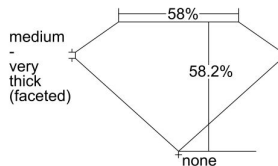

GIA®

FACSIMILE

GIA REPORT 7476883807

Verify this report at GIA.edu

GIA NATURAL DIAMOND DOSSIER®

October 25, 2023
GIA Report Number **7476883807**
Shape and Cutting Style ..... **Heart Brilliant**
Measurements ..... **4.42 x 5.27 x 3.07 mm**

GRADING RESULTS

Carat Weight ..... **0.41 carat**
Color Grade ..... **F**
Clarity Grade **S11**

ADDITIONAL GRADING INFORMATION

Polish ..... **Excellent**
Symmetry ..... **Excellent**
Fluorescence ..... **None**
Clarity Characteristics..... **Feather, Crystal**
Inspection(s): **GIA 7476883807**

PROPORTIONS

Profile not to actual proportions

GRADING SCALES

GIA COLOR SCALE		GIA CLARITY SCALE		
NEAR COLORLESS	D	VERY SLIGHTLY INCLUDED	FLAWLESS	
	E		INTERNALLY FLAWLESS	
	F	VERY SLIGHTLY INCLUDED	VVS₁	
	G		VVS₂	
	H		VS₁	
	FAINT	I	VERY SLIGHTLY INCLUDED	VS₂
		J		S1₁
		K	SLIGHTLY INCLUDED	S1₂
		L		I₁
		M		I₂
VERT LIGHT	N	INCLUDED	I₃	
	O			
	P			
	Q			
	R			
LIGHT	S			
	T			
	U			
	V			
	W			
	X			
	Y			
	Z