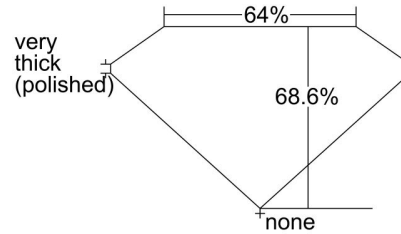

GIA NATURAL DIAMOND GRADING REPORT

August 15, 2023
 GIA Report Number 7478109691
 Shape and Cutting Style Square Emerald Cut
 Measurements 5.77 x 5.77 x 3.95 mm

GRADING RESULTS

Carat Weight 1.17 carat
 Color Grade H
 Clarity Grade VS1

ADDITIONAL GRADING INFORMATION

Polish Excellent
 Symmetry Very Good
 Fluorescence None
 Inscription(s): GIA 7478109691

Comments: Additional pinpoints are not shown. Clouds are not shown.

PROPORTIONS

Profile not to actual proportions

CLARITY CHARACTERISTICS

KEY TO SYMBOLS*

- Crystal
- Pinpoint

GRADING SCALES

GIA COLOR SCALE		GIA CLARITY SCALE	
COLORLESS	D	VERY VERY SLIGHTLY INCLUDED	FLAWLESS
	E		INTERNALLY FLAWLESS
	F		VVS ₁
NEAR COLORLESS	G	VERY SLIGHTLY INCLUDED	VVS ₂
	H		VS ₁
	I		VS ₂
FANT	J	SLIGHTLY INCLUDED	SI ₁
	K		SI ₂
	L		I ₁
VERY LIGHT	M	INCLUDED	I ₂
	N		I ₃
	O		
LIGHT	P		
	Q		
	R		
	S		
	T		
	U		
	V		
W			
X			
Y			
Z			

* Red symbols denote internal characteristics (inclusions). Green or black symbols denote external characteristics (blemishes). Diagram is an approximate representation of the diamond, and symbols shown indicate type, position, and approximate size of clarity characteristics. All clarity characteristics may not be shown. Details of finish are not shown.