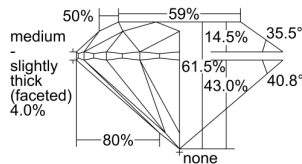

GIA®

FACSIMILE

GIA REPORT

7478175117

Verify this report at GIA.edu

GIA NATURAL DIAMOND DOSSIER®

July 25, 2023
GIA Report Number **7478175117**
Shape and Cutting Style ..... **Round Brilliant**
Measurements ..... **4.70 - 4.73 x 2.90 mm**

GRADING RESULTS

Carat Weight ..... **0.40 carat**
Color Grade ..... **G**
Clarity Grade **VS1**
Cut Grade ..... **Excellent**

ADDITIONAL GRADING INFORMATION

Polish ..... **Excellent**
Symmetry ..... **Excellent**
Fluorescence ..... **Medium Blue**
Clarity Characteristics..... **Crystal, Feather**
Inscription(s): **GIA 7478175117**

PROPORTIONS

Profile to actual proportions

GRADING SCALES

GIA COLOR SCALE

COLORED	D
	E
	F
	G
	H
	I
	J
NEAR COLORLESS	K
	L
	M
	N
	O
	P
	Q
	R
	S
	T
	U
	V
	W
	X
	Y
	Z

GIA CLARITY SCALE

GIA CUT SCALE

EXCELLENT
VERY GOOD
GOOD
FAIR
POOR