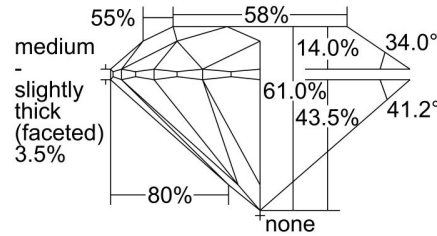

GIA NATURAL DIAMOND GRADING REPORT

August 01, 2023  
 GIA Report Number ..... 7478215038  
 Shape and Cutting Style ..... Round Brilliant  
 Measurements ..... 6.48 - 6.50 x 3.96 mm

GRADING RESULTS

Carat Weight ..... 1.01 carat  
 Color Grade ..... I  
 Clarity Grade ..... VVS1  
 Cut Grade ..... Excellent

ADDITIONAL GRADING INFORMATION

Polish ..... Excellent  
 Symmetry ..... Excellent  
 Fluorescence ..... None  
 Inscription(s): GIA 7478215038  
**Comments:** Surface graining is not shown.

PROPORTIONS

Profile to actual proportions

CLARITY CHARACTERISTICS

KEY TO SYMBOLS\*

- Pinpoint
- ~ Feather
- ∧ Indented Natural
- ∧ Natural

\* Red symbols denote internal characteristics (inclusions). Green or black symbols denote external characteristics (blemishes). Diagram is an approximate representation of the diamond, and symbols shown indicate type, position, and approximate size of clarity characteristics. All clarity characteristics may not be shown. Details of finish are not shown.