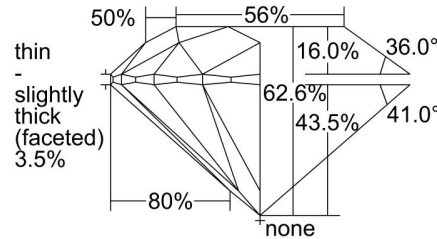

GIA REPORT
7478257446

Verify this report at GIA.edu

FACSIMILE

This is a digital representation of the original GIA Report. This representation might not be accepted in lieu of the original GIA Report in certain circumstances. The original GIA Report includes certain security features which are not reproducible on this facsimile.

GIA NATURAL DIAMOND GRADING REPORT

August 03, 2023
GIA Report Number 7478257446
Shape and Cutting Style ..... Round Brilliant
Measurements ..... 6.41 - 6.44 x 4.02 mm

GRADING RESULTS

Carat Weight ..... 1.01 carat
Color Grade ..... H
Clarity Grade VVS1
Cut Grade ..... Excellent

ADDITIONAL GRADING INFORMATION

Polish ..... Excellent
Symmetry ..... Excellent
Fluorescence ..... None
Inscription(s): GIA 7478257446
Comments: Surface graining is not shown.

PROPORTIONS

Profile to actual proportions