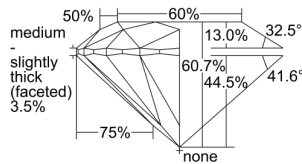

GIA®

FACSIMILE

GIA REPORT

7478415940

Verify this report at GIA.edu

GIA NATURAL DIAMOND DOSSIER®

August 24, 2023
GIA Report Number **7478415940**
Shape and Cutting Style ..... **Round Brilliant**
Measurements ..... **4.82 - 4.85 x 2.94 mm**

GRADING RESULTS

Carat Weight ..... **0.42 carat**
Color Grade ..... **G**
Clarity Grade **VS1**
Cut Grade ..... **Excellent**

ADDITIONAL GRADING INFORMATION

Polish ..... **Excellent**
Symmetry ..... **Excellent**
Fluorescence ..... **None**
Clarity Characteristics..... **Crystal, Cloud**
Inscription(s): **GIA 7478415940**

PROPORTIONS

Profile to actual proportions

GRADING SCALES

GIA COLOR SCALE	GIA CLARITY SCALE	GIA CUT SCALE	
D	FLAWLESS	EXCELLENT	
E	INTERNALLY FLAWLESS		
F		VVS₁	VERY GOOD
G	VVS₂		
H	VS₁	GOOD	
I	VS₂		
J	SI₁	FAIR	
K	SI₂		
L	I₁	POOR	
M			
N	I₂		
O			
P	I₃		
Q			
R			
S			
T			
U			
V			
W			
X			
Y			
Z