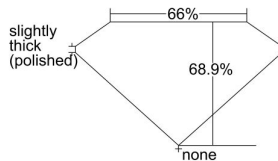

GIA®

FACSIMILE

GIA REPORT

7478443407

Verify this report at GIA.edu

GIA NATURAL DIAMOND DOSSIER®

August 25, 2023
GIA Report Number **7478443407**
Shape and Cutting Style ..... **Rectangular Step Cut**
Measurements ..... **8.56 x 3.38 x 2.33 mm**

GRADING RESULTS

Carat Weight ..... **0.73 carat**
Color Grade ..... **G**
Clarity Grade **VVS1**

ADDITIONAL GRADING INFORMATION

Polish ..... **Excellent**
Symmetry ..... **Excellent**
Fluorescence ..... **Medium Blue**
Clarity Characteristics ..... **Pinpoint**
Inscription(s): **GIA 7478443407**

PROPORTIONS

Profile not to actual proportions

GRADING SCALES

GIA COLOR SCALE		GIA CLARITY SCALE			
COLORLESS	D	VERY VERY SLIGHTLY INCLUDED	FLAWLESS		
	E		INTERNALLY FLAWLESS		
	F		VVS₁		
	NEAR COLORLESS	G	VERY SLIGHTLY INCLUDED	VVS₂	
		H		VS₁	
		FAINT	I	SLIGHTLY INCLUDED	VS₂
			J		SI₁
			K	SI₂	
	LIGHT	L	INCLUDED	I₁	
		M		I₂	
N		I₃			
O					
P					
Q					
R					
S					
T					
U					
V					
W					
X					
Y					
Z