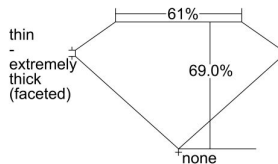

GIA®

FACSIMILE

GIA REPORT

7478536626

Verify this report at GIA.edu

GIA NATURAL DIAMOND DOSSIER®

September 06, 2023
GIA Report Number **7478536626**
Shape and Cutting Style ..... **Marquise Brilliant**
Measurements ..... **5.90 x 3.13 x 2.16 mm**

GRADING RESULTS

Carat Weight ..... **0.23 carat**
Color Grade ..... **F**
Clarity Grade **VS1**

ADDITIONAL GRADING INFORMATION

Polish ..... **Good**
Symmetry ..... **Good**
Fluorescence ..... **None**
Clarity Characteristics ..... **Crystal, Cloud, Pinpoint**
Inscription(s): **GIA 7478536626**

PROPORTIONS

Profile not to actual proportions

GRADING SCALES

GIA COLOR SCALE		GIA CLARITY SCALE			
COLORLESS	D	VERY VERY SLIGHTLY INCLUDED	FLAWLESS		
	E		INTERNALLY FLAWLESS		
	F	VERY SLIGHTLY INCLUDED	VS₁		
	G		VS₂		
	H		VS₁		
	NEAR COLORLESS	I	SLIGHTLY INCLUDED	VS₂	
		J		SI₁	
		FAINT	K	INCLUDED	SI₂
			L		I₁
			M		I₂
VERT LIGHT	N	LIGHT	I₃		
	O				
	P				
	Q				
	R