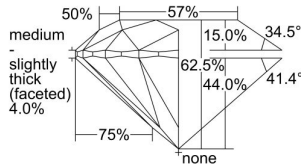

GIA®

FACSIMILE

GIA NATURAL DIAMOND DOSSIER®

October 05, 2023
GIA Report Number **7478736521**
Shape and Cutting Style ..... **Round Brilliant**
Measurements ..... **4.33 - 4.37 x 2.72 mm**

GRADING RESULTS

Carat Weight ..... **0.31 carat**
Color Grade ..... **K**
Clarity Grade **VVS2**
Cut Grade ..... **Excellent**

ADDITIONAL GRADING INFORMATION

Polish ..... **Excellent**
Symmetry ..... **Excellent**
Fluorescence ..... **Faint**
Clarity Characteristics..... **Cloud, Indented Natural**
Inscription(s): **GIA 7478736521**

GIA REPORT 7478736521

Verify this report at GIA.edu

PROPORTIONS

Profile to actual proportions

GRADING SCALES

GIA COLOR SCALE	GIA CLARITY SCALE	GIA CUT SCALE	
D	FLAWLESS	EXCELLENT	
E	INTERNALLY FLAWLESS		
F		VVS₁	VERY GOOD
G	VVS₂		
H	VS₁	GOOD	
I	VS₂		
J	SI₁	FAIR	
K	SI₂		
L	I₁	POOR	
M	I₂		
N	I₃		
O			
P			
Q			
R			
S			
T			
U			
V			
W			
X			
Y			
Z