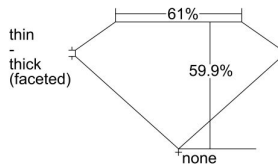

GIA®

FACSIMILE

GIA REPORT

7478749915

Verify this report at GIA.edu

GIA NATURAL DIAMOND DOSSIER®

October 06, 2023
GIA Report Number **7478749915**
Shape and Cutting Style ..... **Heart Brilliant**
Measurements ..... **5.31 x 6.27 x 3.75 mm**

GRADING RESULTS

Carat Weight ..... **0.72 carat**
Color Grade ..... **E**
Clarity Grade **VVS2**

ADDITIONAL GRADING INFORMATION

Polish ..... **Excellent**
Symmetry ..... **Excellent**
Fluorescence ..... **None**
Clarity Characteristics..... **Cloud, Pinpoint**
Inscription(s): **GIA 7478749915**

PROPORTIONS

Profile not to actual proportions

GRADING SCALES

GIA COLOR SCALE		GIA CLARITY SCALE			
COLORLESS	D	VERY VERY SLIGHTLY INCLUDED	FLAWLESS		
	E		INTERNALLY FLAWLESS		
	F	VERY SLIGHTLY INCLUDED	VVS₁		
	G		VVS₂		
	H		VS₁		
	NEAR COLORLESS	I	SLIGHTLY INCLUDED	VS₂	
		J		SI₁	
		FAINT	K	INCLUDED	SI₂
			L		I₁
			M		I₂
VERT LIGHT	N	LIGHT	I₃		
	O				
	P				
	Q				
	R