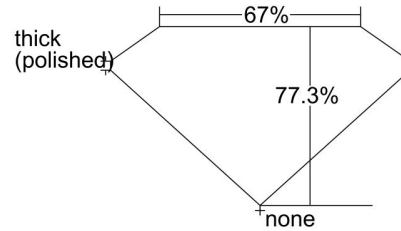

GIA NATURAL DIAMOND GRADING REPORT

October 19, 2023  
 GIA Report Number ..... 7478766971  
 Shape and Cutting Style ..... Square Modified Brilliant  
 Measurements ..... 5.31 x 5.29 x 4.09 mm

GRADING RESULTS

Carat Weight ..... 1.01 carat  
 Color Grade ..... K  
 Clarity Grade ..... VVS1

ADDITIONAL GRADING INFORMATION

Polish ..... Excellent  
 Symmetry ..... Very Good  
 Fluorescence ..... None  
 Inscription(s): GIA 7478766971

PROPORTIONS

Profile not to actual proportions

CLARITY CHARACTERISTICS

KEY TO SYMBOLS\*

- Feather
- Cavity

\* Red symbols denote internal characteristics (inclusions). Green or black symbols denote external characteristics (blemishes). Diagram is an approximate representation of the diamond, and symbols shown indicate type, position, and approximate size of clarity characteristics. All clarity characteristics may not be shown. Details of finish are not shown.